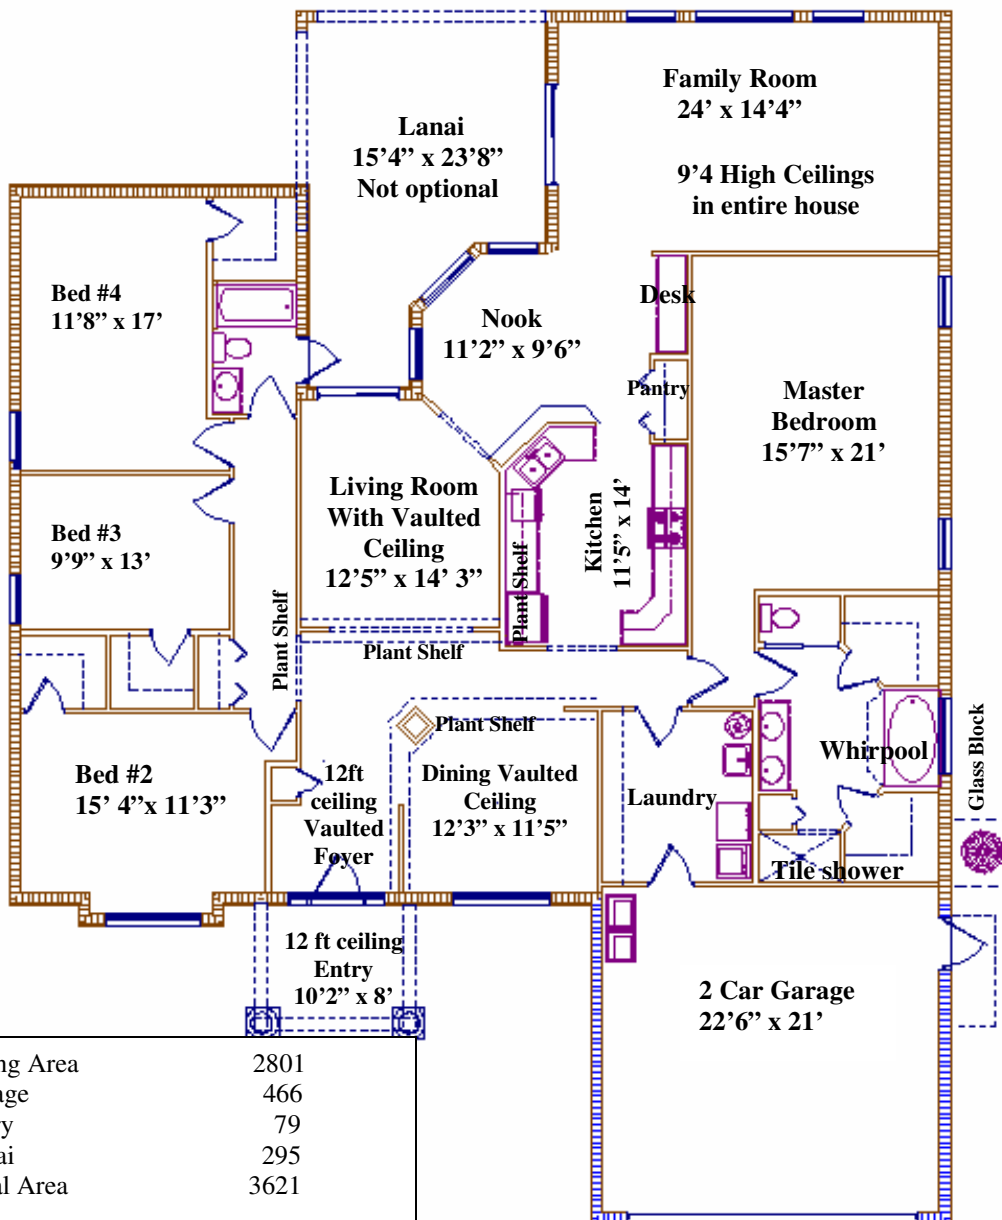

Roebelenii Palm 4br 2004 Elite

Living Area	2801
Garage	466
Entry	79
Lanai	295
Total Area	3621

Copyright 2003, Affordable Florida Homes, Inc.

All room sizes are approximate and differ with construction techniques and could be inside or outside measurement, elevation may vary slightly. House may need to be flipped to the side of power location